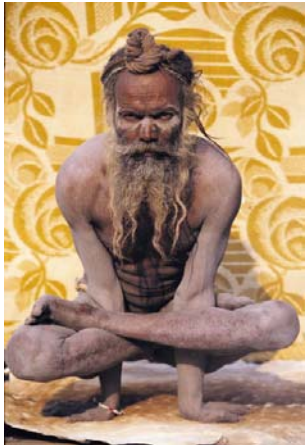

Body Language: The Yogis of India and Nepal
January 28 – July 4, 2011

Thomas Kelly; *Kukkuta Asana*, 2000; Pashupatinath, Kathmandu, Nepal; Archival Lambda color print; 40 x 26 in.; courtesy of the artist

Thomas Kelly; *Smoking Sadhu*, 2010; Pashupatinath, Kathmandu, Nepal; Archival Lambda color print; 40 x 26 in.; courtesy of the artist

Thomas Kelly; *Aghori*, 2000; Pashupatinath, Kathmandu, Nepal; Archival Lambda color print; 20 x 30 in.; courtesy of the artist

Thomas Kelly; *Sadhu Friendship*, 2002; Pashupatinath, Kathmandu, Nepal; Archival Lambda color print; 20 x 30 in.; courtesy of the artist

Thomas Kelly; *Vaishnava Applying Tilaka*, 2000; Pashupatinath, Kathmandu, Nepal; Archival Lambda color print; 40 x 26 in.; courtesy of the artist